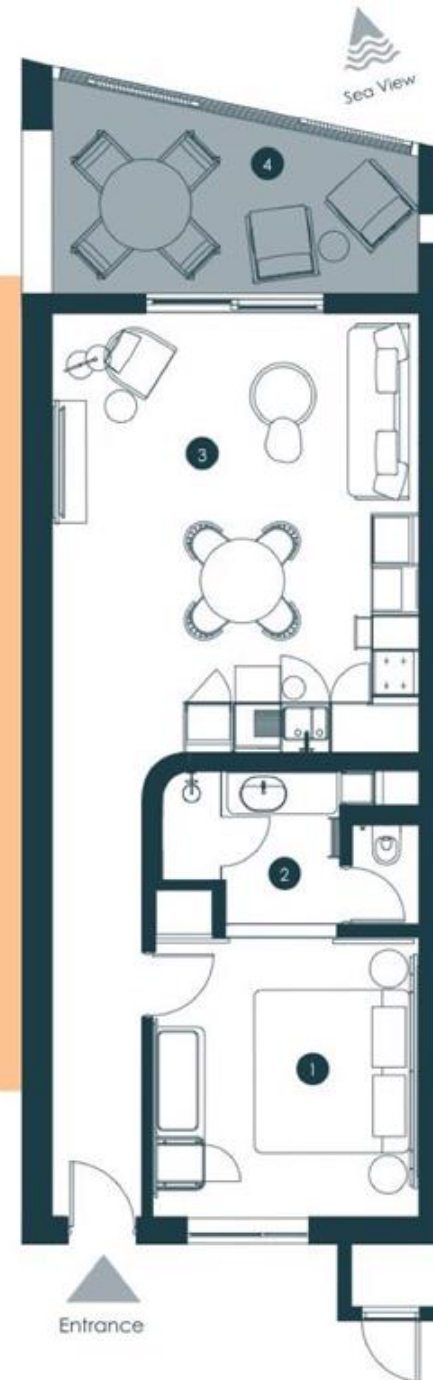

One bedroom
APARTMENT
TYPE 2A & 2B

SOUTH BLOCK

NORTH BLOCK

5

4

3

2

1

10

9

8

7

6

South Block - 2B

1. SG11 · 2. S111 · 3. S211 · 4. S311 · 5. S411

North Block - 2A

6. NG02 · 7. N102 · 8. N202 · 9. N302 · 10. N402

Type 2A

1 BEDROOM APARTMENT

Internal Floor Area 58 m²
Covered Terrace Area 14 m²
Gross Floor Area 72 m²

LEGEND

- 1. Bedroom 1
- 2. En-suite
- 3. Living Room / Kitchen
- 4. Covered Terrace

Type 2B

1 BEDROOM APARTMENT

Internal Floor Area 58 m²
Covered Terrace Area 14 m²
Gross Floor Area 72 m²

LEGEND

- 1. Bedroom 1
- 2. En-suite
- 3. Living Room / Kitchen
- 4. Covered Terrace